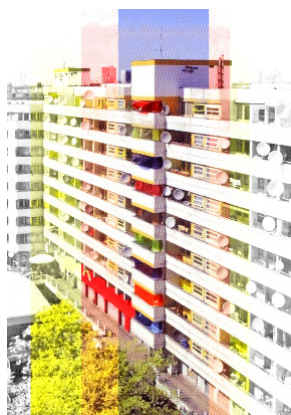

## Kotti-Shop/ SuperFuture

Formen der Verhandlung  
16.2. – 13.5.24

Kotti-Shop/SuperFuture, Collage  
© Stefan Endewardt

Kotti-Shop, Konzeptskizze: Kotti L'Amour  
© Kotti-Shop

Stefan Endewardt, Nail the Colors to the Mast, 2011  
© Stefan Endewardt

Kotti-Shop, Denkbilder der Nachbarschaft, 2019  
© Kotti-Shop

SuperFuture, Unendliche Stadt, 2010  
© Kotti-Shop

BERLINISCHE  
GALERIE  
MUSEUM FÜR  
MODERNE KUNST